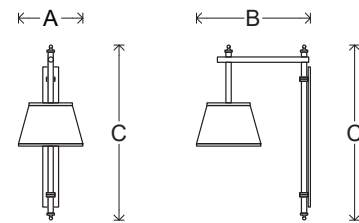

LOYZAGA

Stinger Wall Lamp

A: 20 cm / 8"
B: 35 cm / 13 $\frac{3}{4}$ "
C: 55 cm / 21 $\frac{1}{2}$ "

This Sconce is made in bronze, forged by Mexican craftsmen in Mexico City. The lampshade is made from painted red brass. It is a new piece added to the collection, inspired in the glamour and layered shapes of the golden age.

Dimensions:

H: 21" | 54 cm

W: 8" | 20 cm

D: 13" | 35 cm

Lead time: 10-12 weeks

Delivery time: 1-2 weeks

Weight: 22 lb | 10 kg

Loyzaga Desing – Mexico City