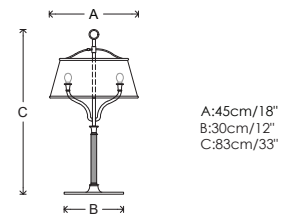

LOYZAGA

Stinger Table Lamp

Brass table lamp with painted red brass shade.

This lamp is in a style that we call eclectic historical, combining Egyptian, Roman, English and neo classical elements. The history of eclectic style spans all the way back to the 18th century.

Dimensions:

H: 33" | 84 cm

D: 18" | 45 cm

Lead time: 10-12 weeks

Delivery time: 1-2 weeks

Weight: 33 lb | 15 kg

Loyzaga Desing – Mexico City
info@loyzaga.mx