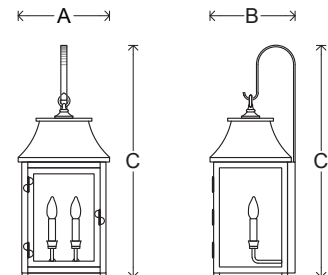

## Sing Sconce

A: 31 cm / 12"  
B: 29 cm / 11  $\frac{1}{2}$ "  
C: 78 cm / 30  $\frac{3}{4}$ "

Rectangular wall lantern made in bronze with two lights

Dimensions:

H: 17" | 45 cm

W: 10" | 26 cm

D: 5" | 14 cm