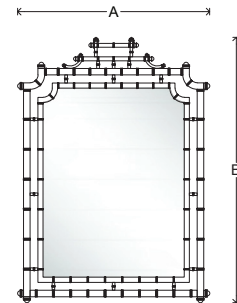

LOYZAGA

Hannei Mirror

A: 91 cm / 36"
B: 125 cm / 49"

This handmade wood Chinese style mirror is varnished with gold leaves and is designed to have the appearance of bamboo inspired by Chinoiserie.

Dimensions:

H: 48" | 122 cm

W: 35" | 91 cm

D: 1.5' | 4 cm

Lead time: 10-12 weeks

Delivery time: 1-2 weeks

Weight: 77 lb | 35 kg

Loyzaga Desing – Mexico City
info@loyzaga.mx