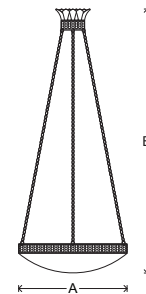

## Fernanda Dish Lamp

A: 56 cm / 22"  
B: 135 cm / 53"

The Fernanda Dish Lamp is a refined and elegant pendant dish light, suspended from four chains from a crown canopy.

Available in black, charcoal, green patina, antique brass, satin brass, satin nickel, polished brass.

Dimensions:

H: 20" | 50.8 cm

W: 14" | 35.5 cm

D: 6" | 15.2 cm

Lead time: 10-12 weeks

Delivery time: 1-2 weeks

Weight: 11 lb | 5 kg

**Loyzaga Desing – Mexico City**  
**info@loyzaga.mx**