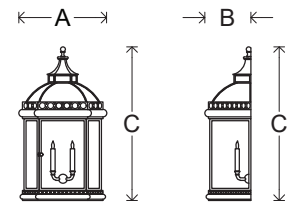

LOYZAGA

Dome Wall Light

A: 26 cm / 10 "
B: 14 cm / 5 1/2 "
C: 45 cm / 17 3/4 "

Bronze wall lantern with two lights.

Available in black, charcoal, green patina, antique brass, satin brass, satin nickel, polished brass.

Dimensions:

H: 17" | 45 cm

W: 10" | 26 cm

D: 5" | 14 cm

Lead time: 10-12 weeks

Delivery time: 1-2 weeks

Weight: 20 lb | 9 kg

Loyzaga Desing – Mexico City
info@loyzaga.mx