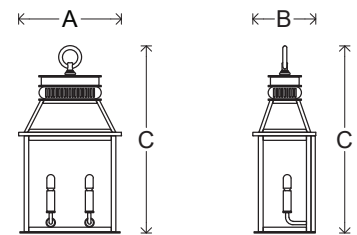

LOYZAGA

Chimb Sconce

A: 31 cm / 12 $\frac{1}{4}$ "
B: 19 cm / 7 $\frac{1}{2}$ "
C: 56 cm / 22"

Hand carved wall sconce with two lights.

Dimensions:

H: 22" | 56 cm

W: 12" | 31 cm

D: 7" | 19 cm