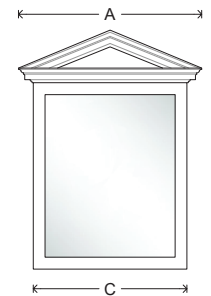

LOYZAGA

Aleia Mirror

A: 78 cm / 30 $\frac{3}{4}$ "
B: 100 cm / 39 $\frac{1}{2}$ "
C: 65 cm / 25 $\frac{1}{2}$ "

This mirror is made from rosewood and hand carved by mexican artisans. The inspiration for this piece is the Greek pediment, which is the triangular gable forming the end of the roof slope over a portico.

The color can be customized

Dimensions:

H: 39" | 100 cm

W: 31" | 79cm

D: 4" | 10 cm

Lead time: 10-12 weeks

Delivery time: 1-2 weeks

Weight: 77 lb | 35 kg