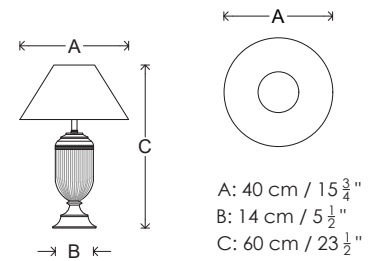

## Sgraffiato Table Lamp

Wooden lamp with hand carved bone body and bronze details

Dimensions:

H: 23" | 60 cm

W: 5" | 14 cm

D: 16" | 40cm

Lead time: 10-12 weeks

Delivery time: 1-2 weeks