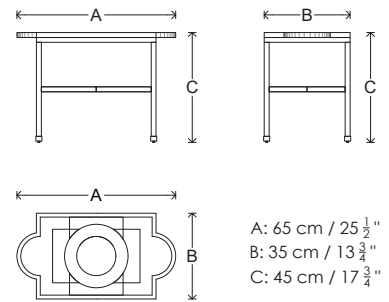

LOYZAGA

Pool Side Table

The pool side table is inspired by one of our designs of a client's pool. Simple yet very elegant. That same pattern and design was made into the most exquisite side table.

It is perfect for indoor or outdoor spaces, or for classic or modern decor. Iron base and hand-carved marble for the cover.

Dimensions:

H: 13" | 35cm

W: 25" | 65cm

D: 18" | 45cm

Lead time: 10-12 weeks

Delivery time: 1-2 weeks