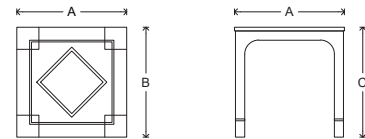

LOYZAGA

Manhattan Side Table

A:60cm/24"
B:60cm/24"
C:60cm/24"

Mahogany wood side table with brass inlays on the legs and has a marble cover built with different combinations of marble and brass trimmings.

The table reveals a strong geometrical presence with combinations of materials that are characteristic of the Art Deco movement.

Dimensions:

H: 24" | 60cm

W: 24" | 60cm

D: 24" | 60cm

Lead time: 10-12 weeks