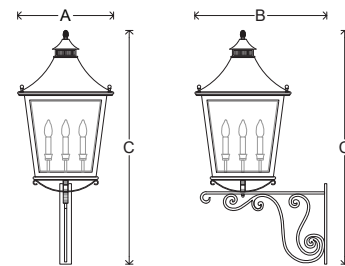

LOYZAGA

George Lamp

A: 42 cm / 16 $\frac{1}{2}$ "
B: 58 cm / 22 $\frac{3}{4}$ "
C: 102 cm / 40"

Hand carved wall lamp in bronze with two lights.

Dimensions:

H: 40" | 101 cm

W: 16.5" | 41.9 cm

D: 23" | 58.4 cm