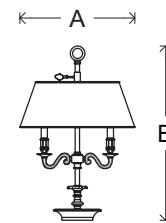

LOYZAGA

Genevive Table Lamp

A: 38 cm / 15"
B: 51 cm / 20"

This bronze table lamp is carved in brass with a black leather lampshade, two arms and carved details.

It is in the style of a 19th century Louis XVI Bouillotte lamp and the designs in the arms and top details are inspired by the study and research of French lighting fixtures.

Dimensions:

H: 28" | 72 cm

D: 10" | 25 cm

Lead time: 10-12 weeks

Delivery time: 1-2 weeks

Weight: 13 lb | 6 kg

Loyzaga Desing – Mexico City
info@loyzaga.mx