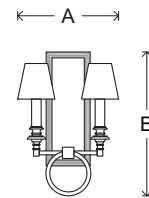

LOYZAGA

Ella Sconce

A: 35 cm / 13 ³/₄"
B: 50 cm / 19 ³/₄"

This sconce is made in bronze, with two lights and lampshades in a rectangular frame and with a ring detail in between the lights.

Available in black, charcoal, green patina, antique brass, satin brass, satin nickel, polished brass.

Dimensions:

H: 20" | 50.8 cm

W: 14" | 35.5 cm

D: 6" | 15.2 cm

Lead time: 10-12 weeks

Delivery time: 1-2 weeks

Weight: 11 lb | 5 kg

Loyzaga Desing – Mexico City
info@loyzaga.mx