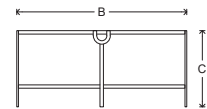

LOYZAGA

Clémente Coffee Table

A: 150 cm / 59"
B: 100 cm / 39 1/4"
C: 45 cm / 17 3/4"

The Clémente coffee table is two-story table made out of bronze and two thick marble covers. It represents our passion for forged bronze and work. It takes a lot of time and effort for the artisans to create the delicate borders and shapes of this design. Since it is handmade artisan work and every piece is unique, no two pieces are alike, which makes it more special.

Dimensions:

H: 63" | 160cm

W: 30" | 75cm

D: 16" | 40cm

Lead time: 10-12 weeks

Delivery time: 1-2 weeks