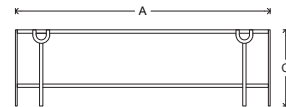

LOYZAGA

Clémente Coffee Table

A: 150 cm / 59"
B: 100 cm / 39 1/4"
C: 45 cm / 17 3/4"

The Clémente coffee table is two-story table made out of bronze and two thick marble covers. It represents our passion for forged bronze and work. It takes a lot of time and effort for the artisans to create the delicate borders and shapes of this design. Since it is handmade artisan work and every piece is unique, no two pieces are alike, which makes it more special.

Dimensions:

H: 63" | 160cm

W: 30" | 75cm

D: 16" | 40cm

Lead time: 10-12 weeks

Delivery time: 1-2 weeks