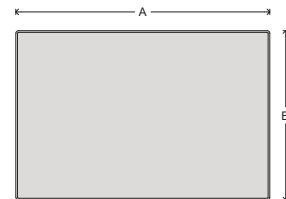

LOYZAGA

Clémente Coffee Table

A: 150 cm / 59"
B: 100 cm / 39 1/4"
C: 45 cm / 17 3/4"

The Clémente coffee table is two-story table made out of bronze and two thick marble covers. It represents our passion for forged bronze and work. It takes a lot of time and effort for the artisans to create the delicate borders and shapes of this design. Since it is handmade artisan work and every piece is unique, no two pieces are alike, which makes it more special.

Dimensions:

H: 63" | 160cm

W: 30" | 75cm

D: 16" | 40cm

Lead time: 10-12 weeks

Delivery time: 1-2 weeks